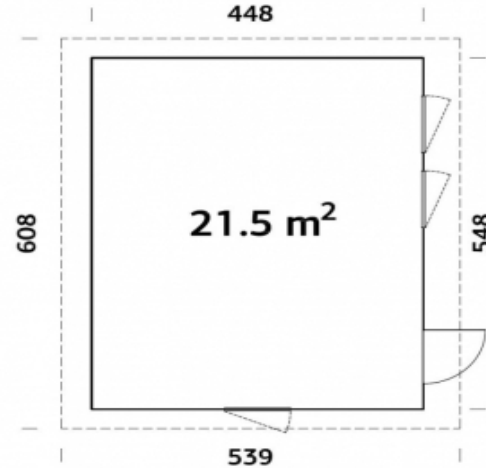

Height

448 x 548cm

160mm

55.0m³

21.5m²

78 x 191cm

57 x 165 (3)cm

19mm

19mm

N/A

FULL SPECIFICATION

CABIN SIZE:	448 x 548cm x 309cm
WALL THICKNESS:	160mm
VOLUME:	55.0m ³
AREA:	21.5m ²
DOOR OPENING:	78 x 191cm
WINDOW OPENING:	57 x 165 (3)cm
FLOORS BOARDS:	19mm
ROOF BOARDS:	19mm
ROOF OVERHANG:	N/A
UNDER PLANNING:	No